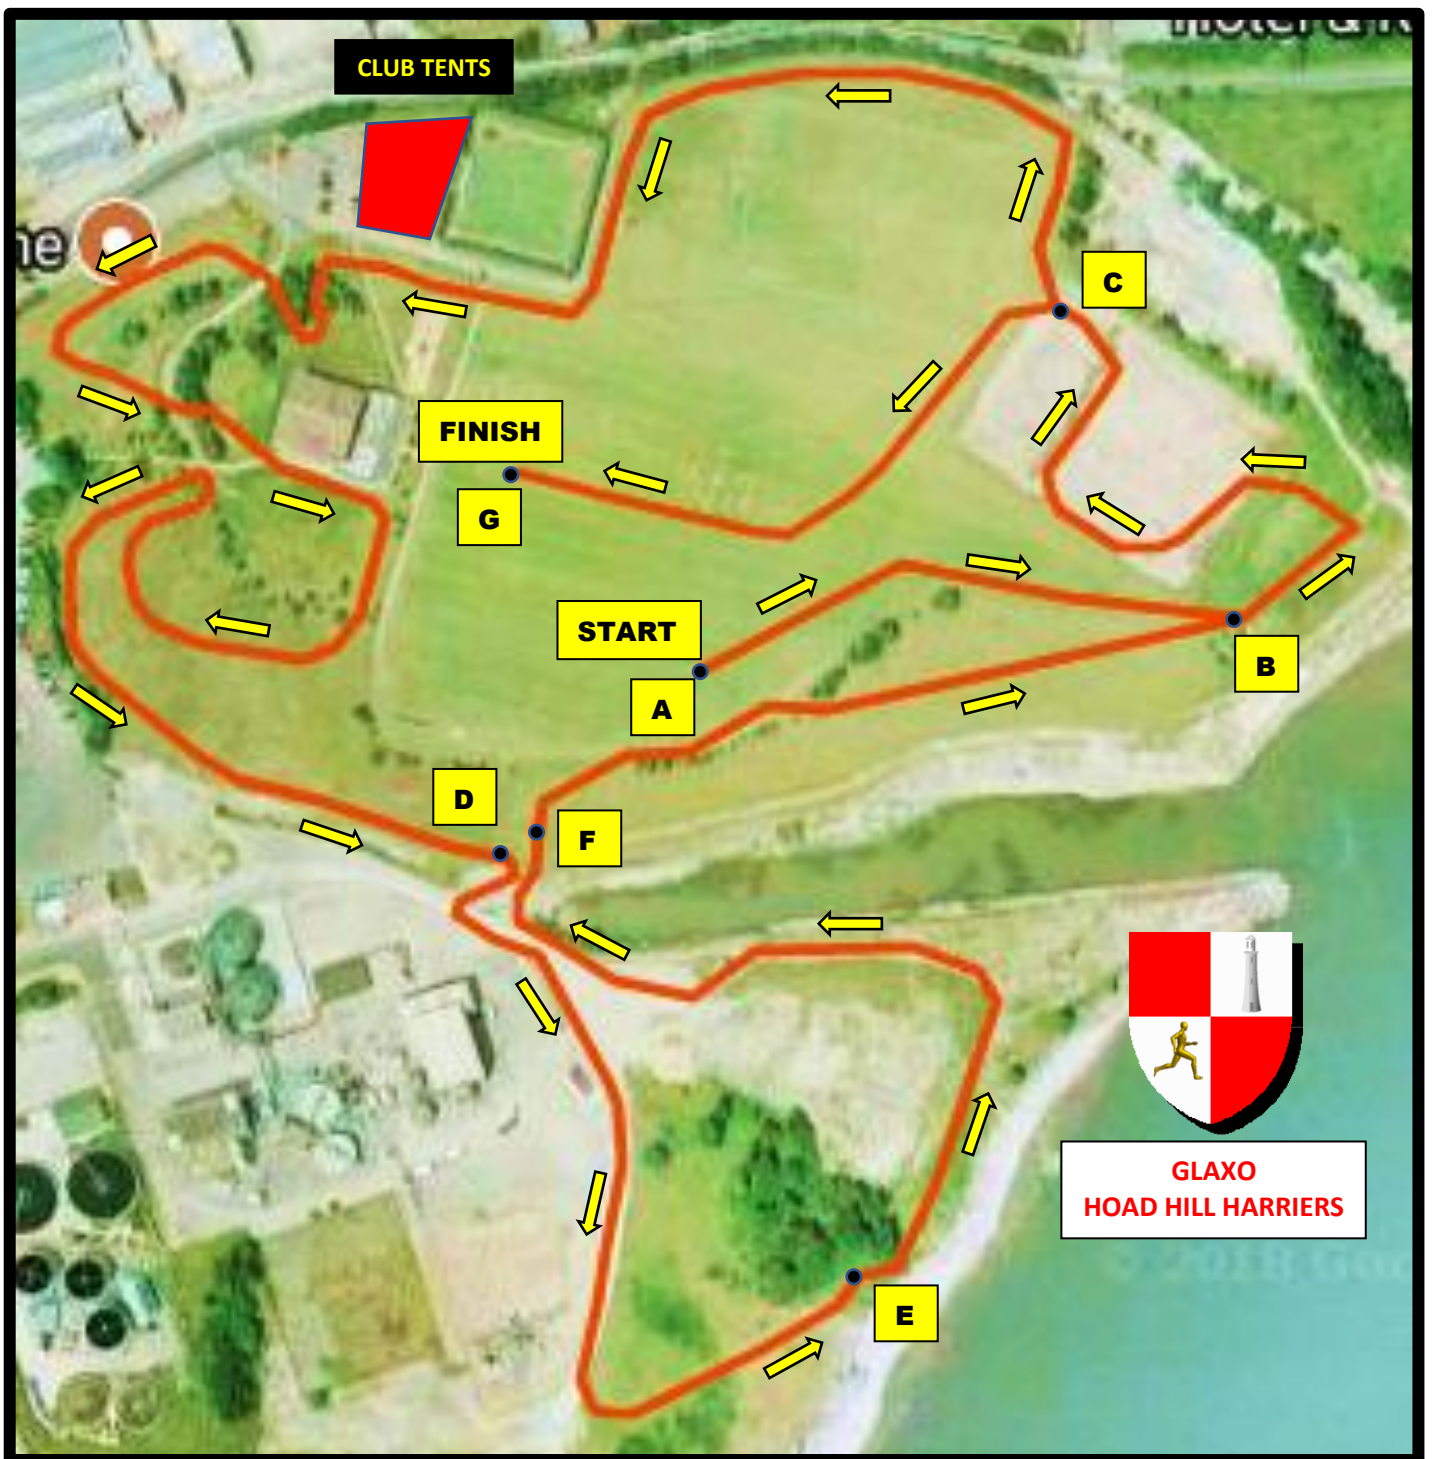

MID LANCS X COUNTRY – GLAXO ,ULVERSTON

12:30 pm : RACE 1 : UNDER 11 GIRLS

12:45 pm : RACE 2 : UNDER 11 BOYS

START + 1 SHORT LAP + FINISH

A → B C D F B C → G

2.2K

MID LANCS X COUNTRY – GLAXO, ULVERSTON

1:00 pm : RACE 3 : UNDER 13 GIRLS

SHORT START + 1 LONG LAP + FINISH

A → C D E F B C → G

2.6K

MID LANCS X COUNTRY – GLAXO, ULVERSTON

1:20 pm : RACE 4

UNDER 13 BOYS/UNDER 15 GIRLS

START + 1 LONG LAP + FINISH

A → B C D E F B C → G

2.8K

MID LANCS X COUNTRY – GLAXO ,ULVERSTON

1:40 pm : RACE 5

UNDER 15 BOYS / UNDER 17 WOMEN

START + 1 SHORT LAP+ 1 LONG LAP + FINISH

A→B C D F B→C D E F B C→G

4.4K

MID LANCS X COUNTRY – GLAXO ,ULVERSTON

2:30 pm : RACE 7

UNDER 20 MEN / SENIOR / VET MEN

START + 4 LONG LAPS + FINISH

A → BCDEFB → CDEFB → CDEFB → CDEFBC → G

9.4K