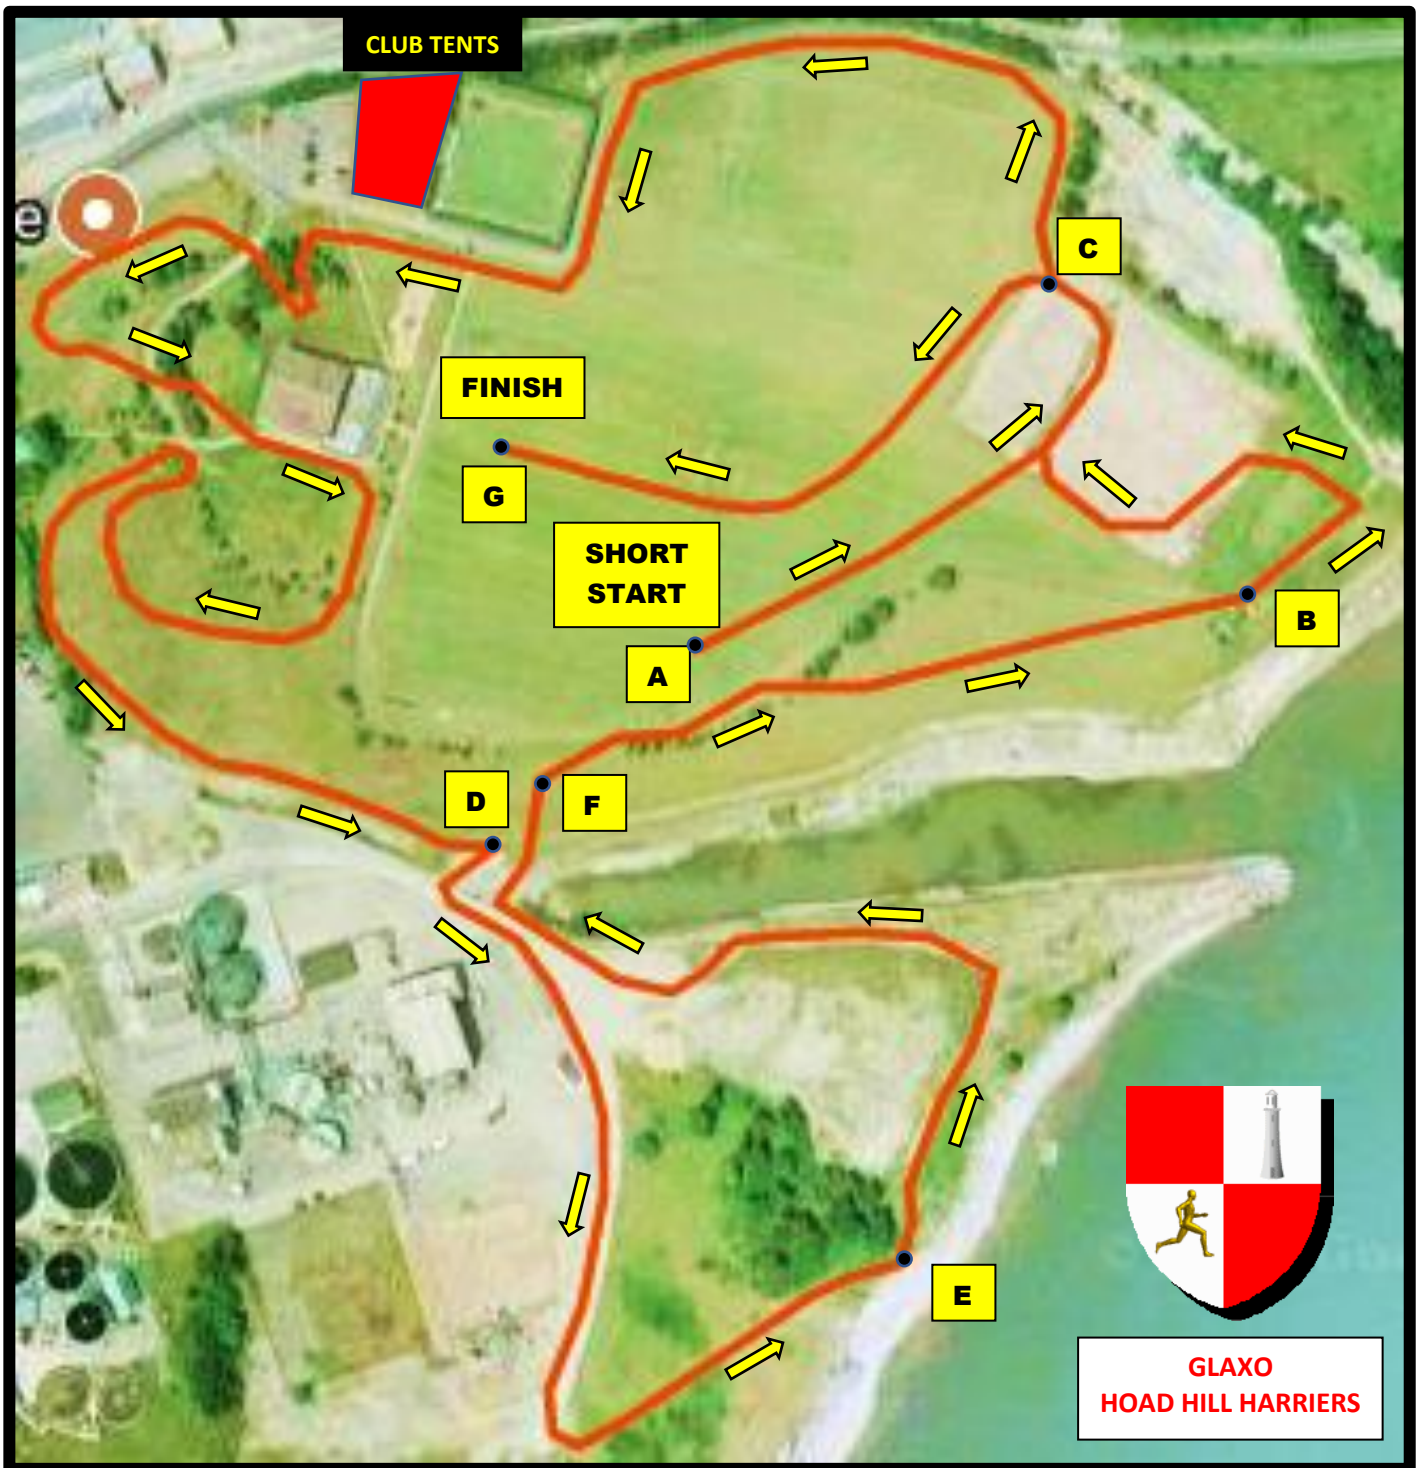

MID LANCS X COUNTRY – GLAXO, ULVERSTON

1:00 pm : RACE 3 : UNDER 13 GIRLS

SHORT START + 1 LONG LAP + FINISH

A → C D E F B C → G

2.6K