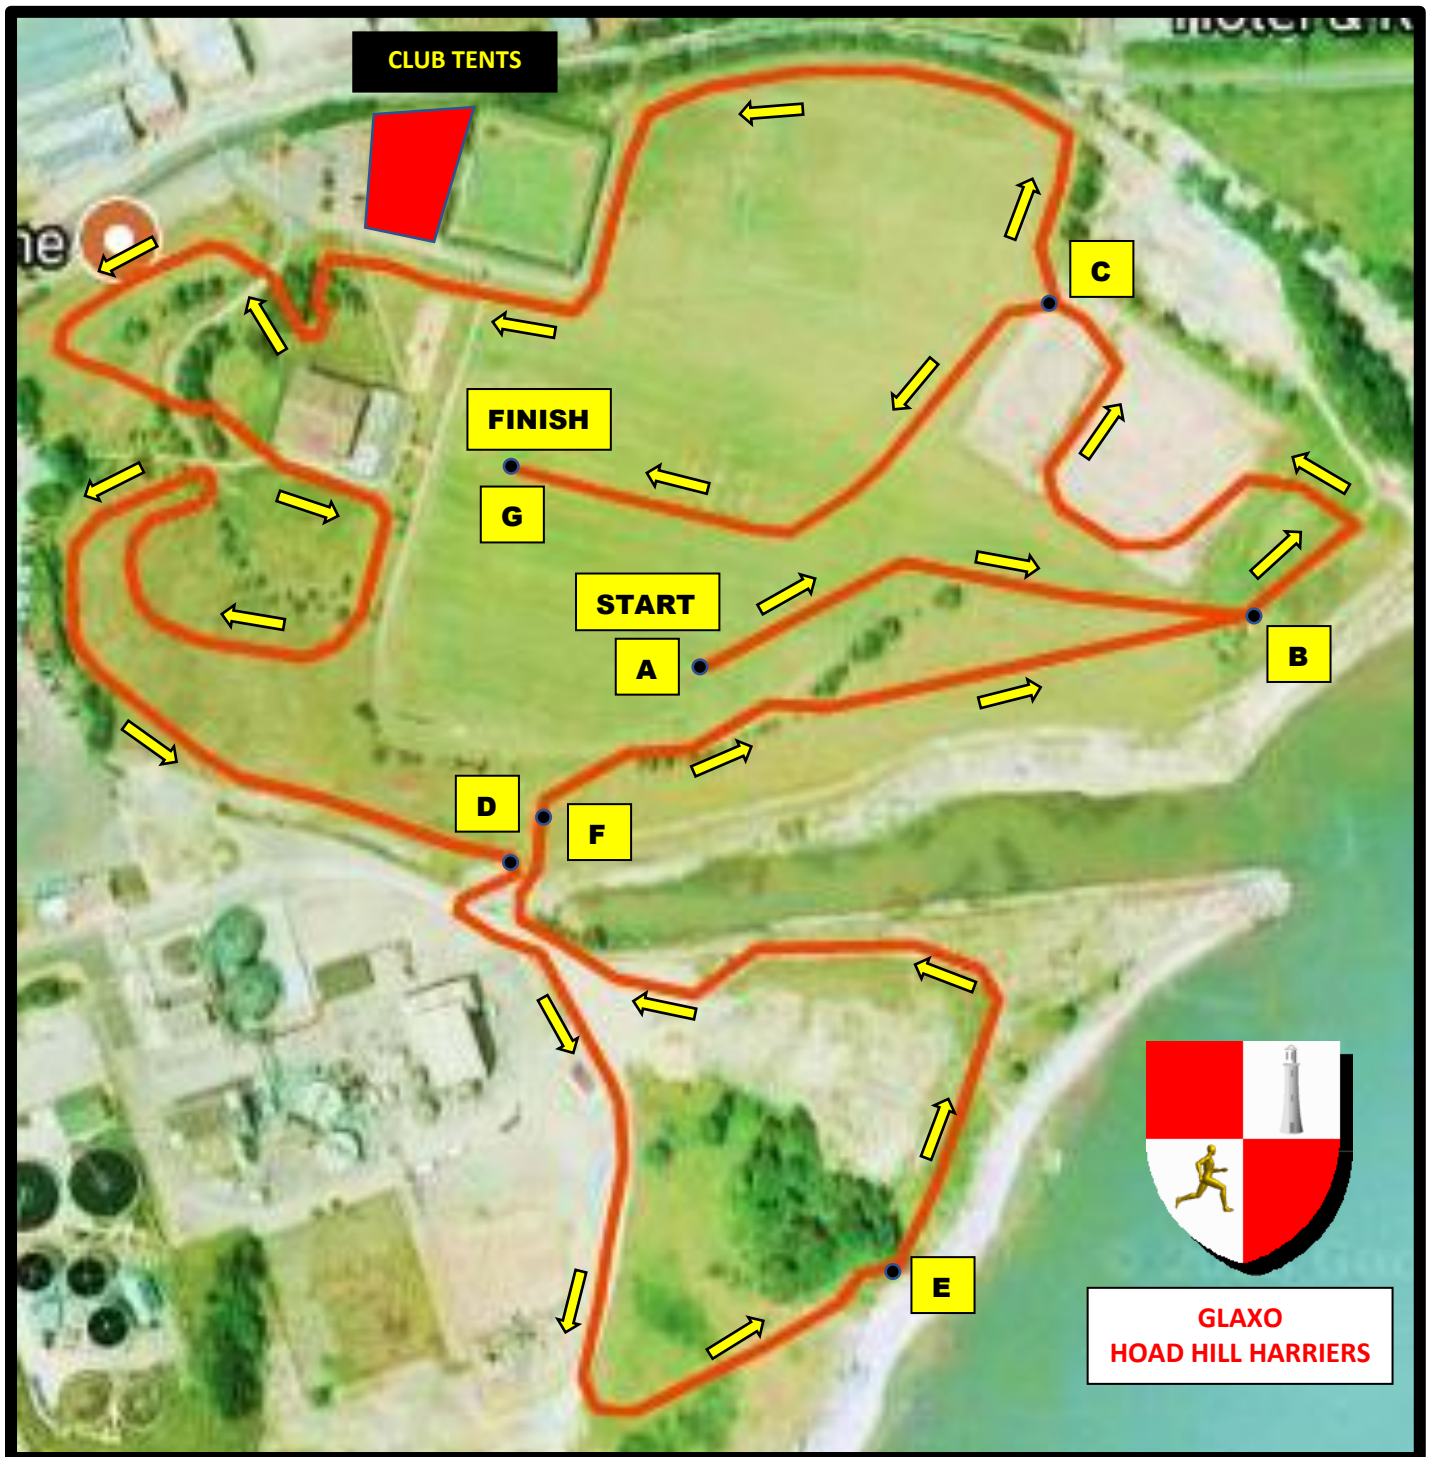

SHORT START + 1 LONG LAP + FINISH

A → C D E F B C → G

2.6K

MID LANCS X COUNTRY – GLAXO, ULVERSTON

1:20 pm : RACE 4

UNDER 13 BOYS/UNDER 15 GIRLS

START + 1 LONG LAP + FINISH

A → B C D E F B C → G

2.8K

MID LANCS X COUNTRY – GLAXO ,ULVERSTON

1:40 pm : RACE 5

UNDER 15 BOYS / UNDER 17 WOMEN

START + 1 SHORT LAP+ 1 LONG LAP + FINISH

A→B C D F B→C D E F B C→G

4.4K

MID LANCS X COUNTRY – GLAXO ,ULVERSTON

2:00 pm : RACE 6

UNDER 17 MEN / VET 70 MEN

UNDER 20 WOMEN/SENIOR/VET WOMEN

START + 1 SHORT LAP+ 2 LONG LAPS + FINISH

A → B C D F B → C D E F B C → C D E F B C → G

6.9K

MID LANCS X COUNTRY – GLAXO ,ULVERSTON

2:30 pm : RACE 7

UNDER 20 MEN / SENIOR / VET MEN

START + 4 LONG LAPS + FINISH

A → BCDEFB → CDEFB → CDEFB → CDEFBC → G

9.4K